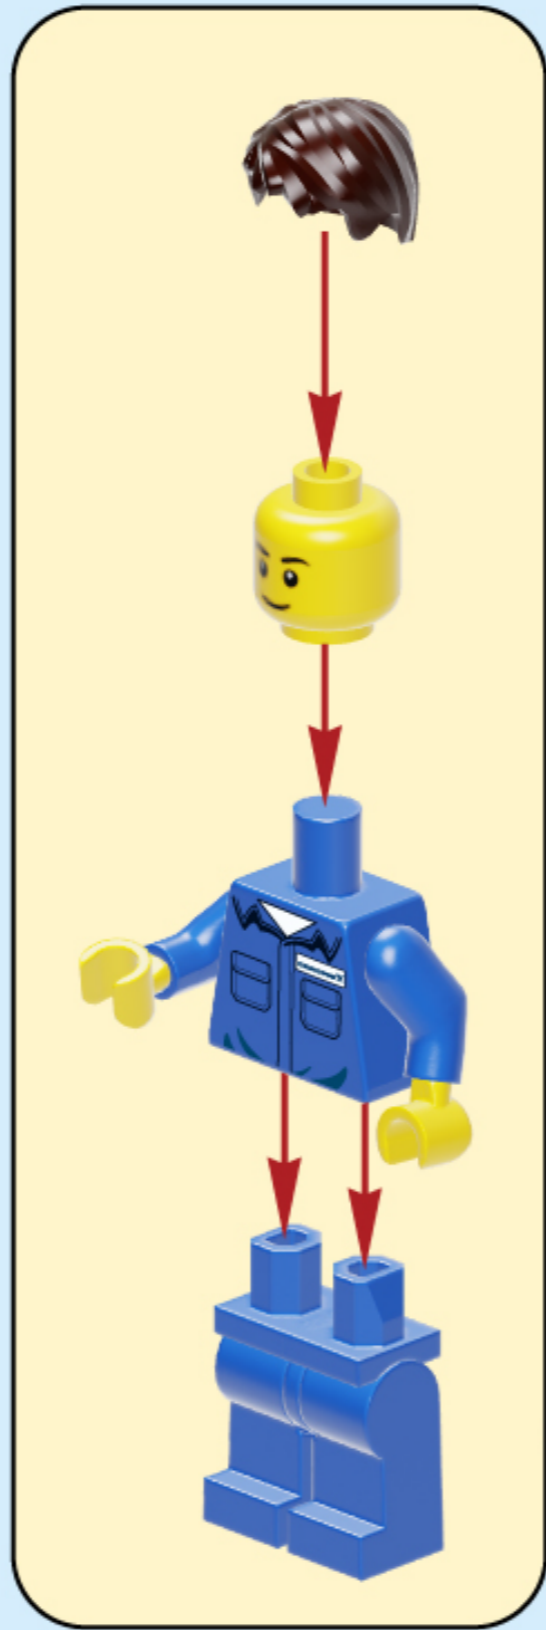

Grundfos Multi-E

Ages
5+

Custom set made
out of LEGO® Bricks

72
pcs

CAUTION: Choking Hazard

DISCLAIMER: This is not a LEGO® product. These are new LEGO® elements with custom printed designs that have been re-packaged or altered from their original form. LEGO® is a trademark of The LEGO® Group, which does not sponsor, authorise or endorse the modification in any way, shape or form, nor the minifiglabs.com website, nor accepting any responsibility for unforeseen and/or adverse consequences following from the modification of their products. Minifiglabs is not liable for any loss, injury or damage arising from the use or misuse of this product. All Rights Reserved.