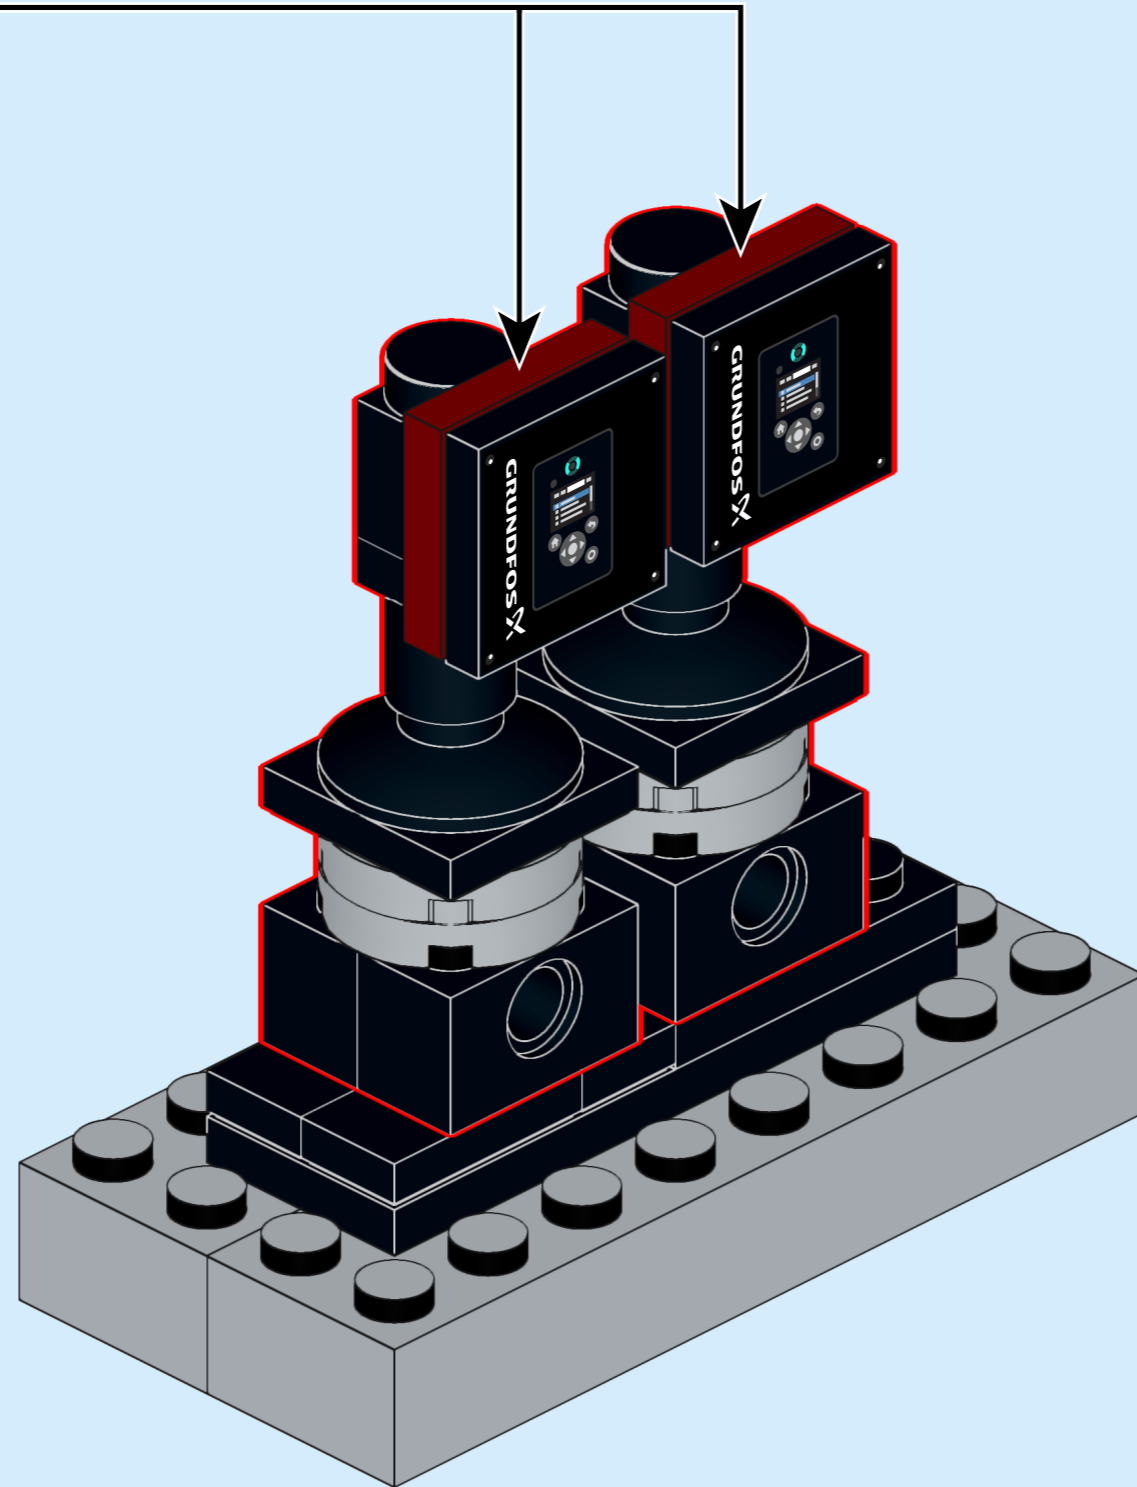

Grundfos Multi-E

Ages
5+

Custom set made
out of LEGO® Bricks

72
pcs

CAUTION: Choking Hazard

DISCLAIMER: This is not a LEGO® product. These are new LEGO® elements with custom printed designs that have been re-packaged or altered from their original form. LEGO® is a trademark of The LEGO® Group, which does not sponsor, authorise or endorse the modification in any way, shape or form, nor the minifiglabs.com website, nor accepting any responsibility for unforeseen and/or adverse consequences following from the modification of their products. Minifiglabs is not liable for any loss, injury or damage arising from the use or misuse of this product. All Rights Reserved.

9

10

12

13

14

15

17

18