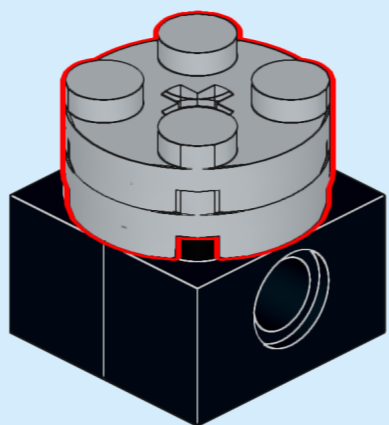

Grundfos Multi-E

Ages
5+

Custom set made
out of LEGO® Bricks

72
pcs

CAUTION: Choking Hazard

DISCLAIMER: This is not a LEGO® product. These are new LEGO® elements with custom printed designs that have been re-packaged or altered from their original form. LEGO® is a trademark of The LEGO® Group, which does not sponsor, authorise or endorse the modification in any way, shape or form, nor the minifiglabs.com website, nor accepting any responsibility for unforeseen and/or adverse consequences following from the modification of their products. Minifiglabs is not liable for any loss, injury or damage arising from the use or misuse of this product. All Rights Reserved.

1

2

3

4

5

6

7

8