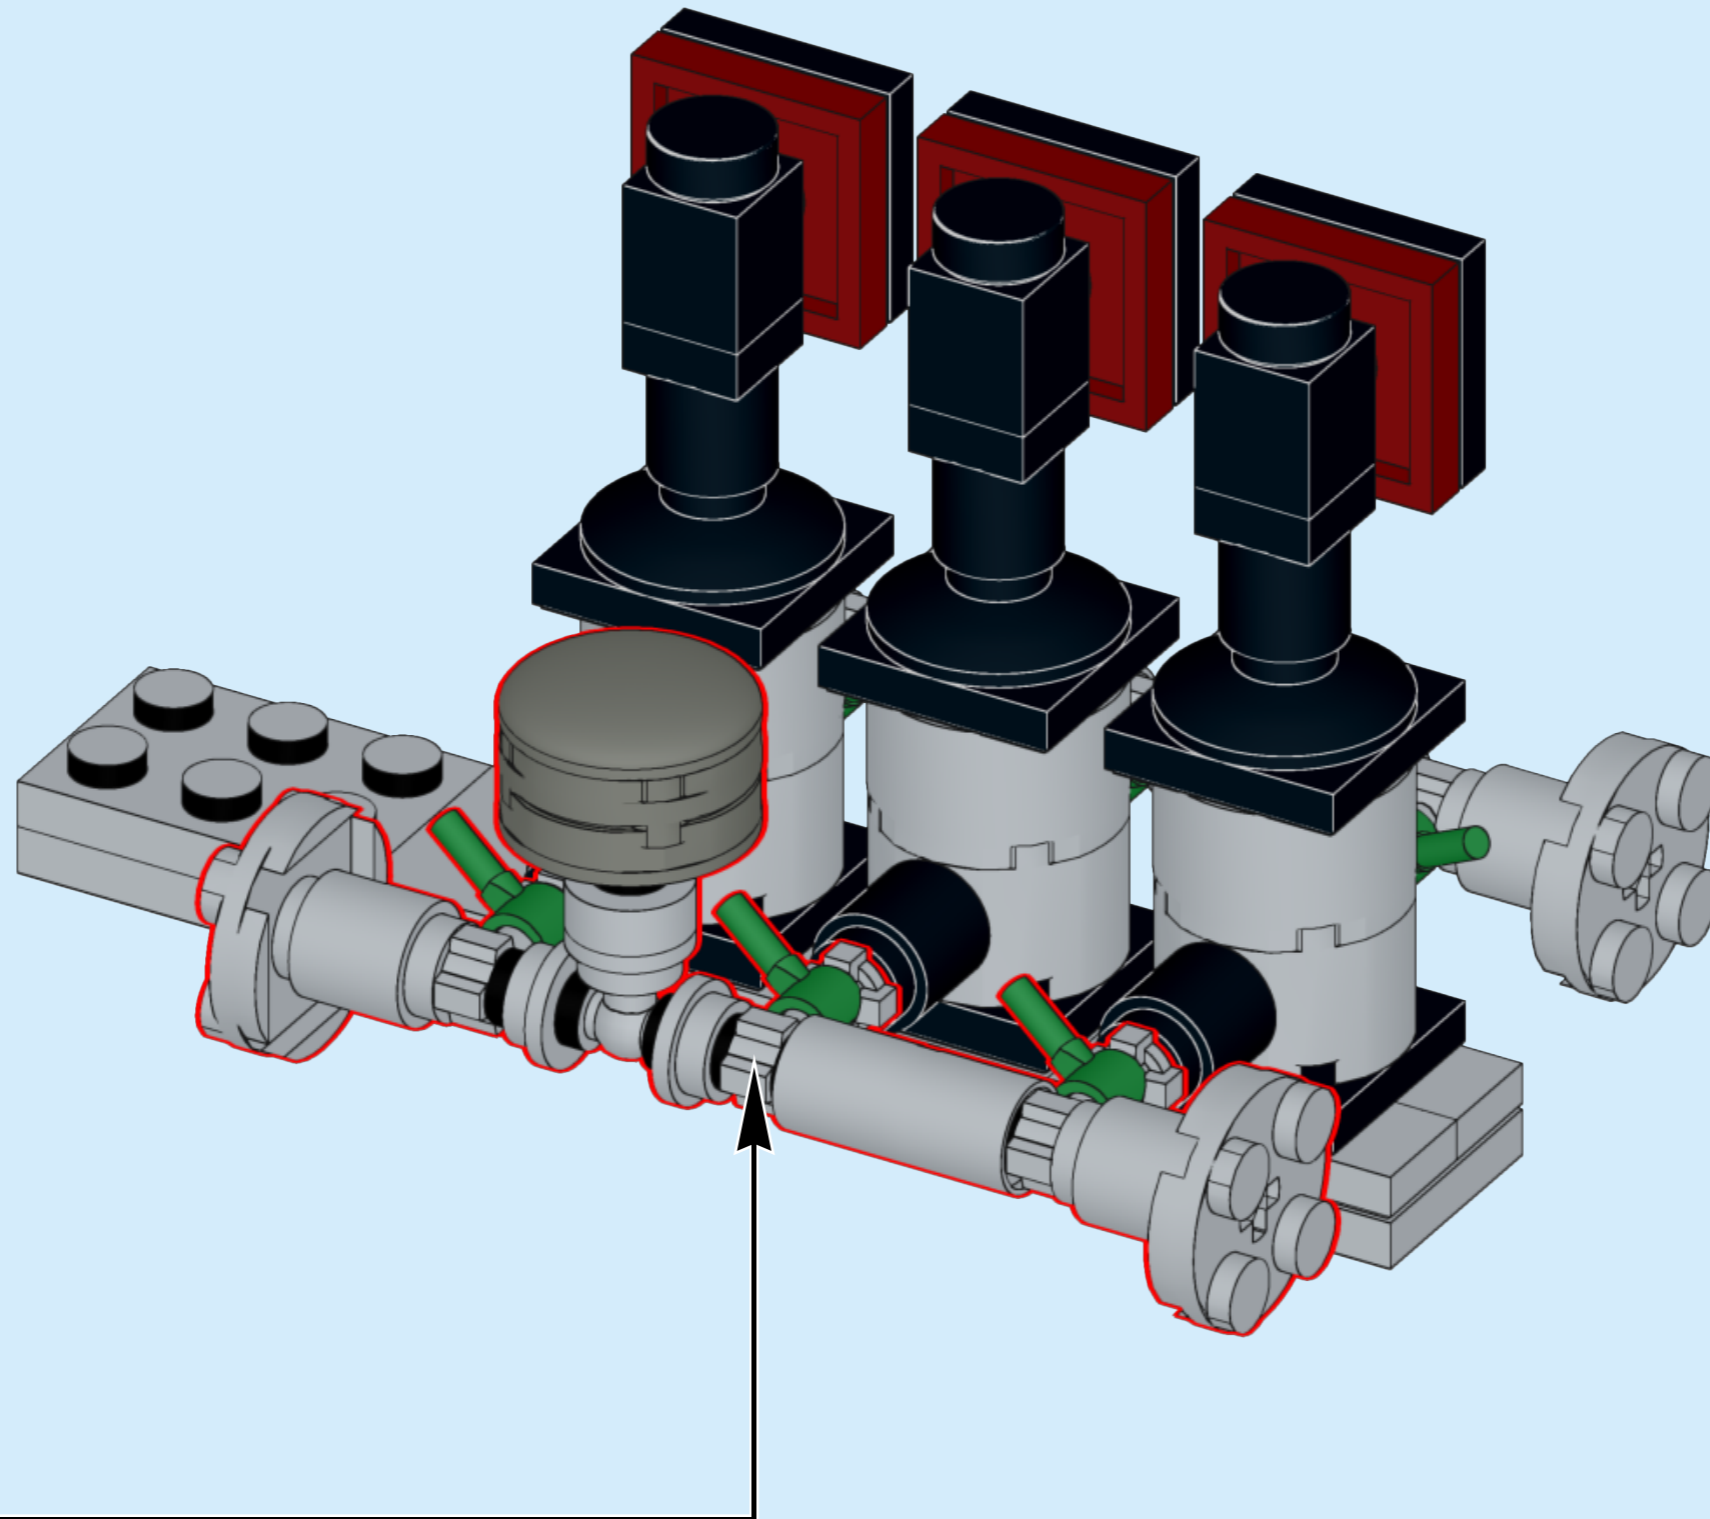

Grundfos MPC

Ages
5+

Custom set made
out of LEGO® Bricks

109
pcs

CAUTION: Choking Hazard

DISCLAIMER: This is not a LEGO® product. These are new LEGO® elements with custom printed designs that have been re-packaged or altered from their original form. LEGO® is a trademark of The LEGO® Group, which does not sponsor, authorise or endorse the modification in any way, shape or form, nor the minifiglabs.com website, nor accepting any responsibility for unforeseen and/or adverse consequences following from the modification of their products. Minifiglabs is not liable for any loss, injury or damage arising from the use or misuse of this product. All Rights Reserved.

8

9

10

11

13

14

15

16

18

19

22