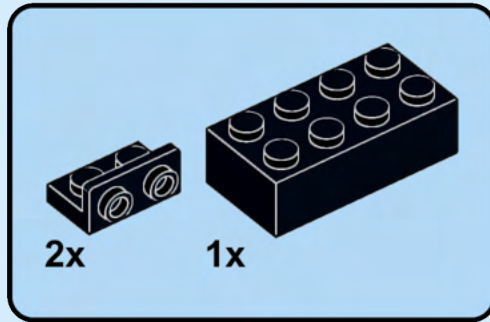

GRUNDFOS CRE PUMP SET

Custom set made
out of LEGO® Elements

130
pcs/pzs

CAUTION: Choking Hazard.
Do not consume. Contains small parts,
not meant for ages below 14.

Designed and Printed in Singapore

DISCLAIMER: This is not a LEGO® product, nor a toy, nor for sale. These are made with genuine LEGO® parts with custom printed designs that have been re-packaged or altered from their original form. This is not for children. LEGO® is a trademark of The LEGO® Group, which does not sponsor, authorise or endorse the modification in any way, shape or form, nor the minifiglabs.com website, nor accept any responsibility for unforeseen and/or adverse consequences following from the modification of their products. Minifiglabs is not liable for any loss, injury or damage arising from the use or misuse of this product. All Rights Reserved.

1

2

3

1

2

3

2x

4