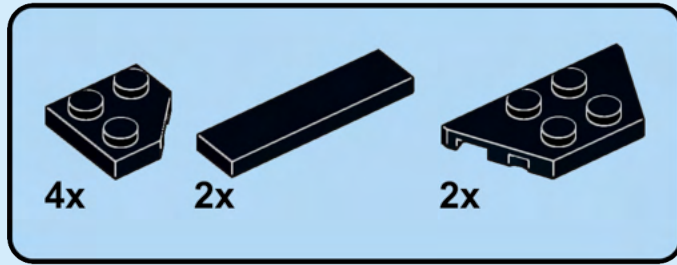

GRUNDFOS CRE PUMP SET

Custom set made
out of LEGO® Elements

130
pcs/pzs

CAUTION: Choking Hazard.
Do not consume. Contains small parts,
not meant for ages below 14.

Designed and Printed in Singapore

DISCLAIMER: This is not a LEGO® product, nor a toy, nor for sale. These are made with genuine LEGO® parts with custom printed designs that have been re-packaged or altered from their original form. This is not for children. LEGO® is a trademark of The LEGO® Group, which does not sponsor, authorise or endorse the modification in any way, shape or form, nor the minifiglabs.com website, nor accept any responsibility for unforeseen and/or adverse consequences following from the modification of their products. Minifiglabs is not liable for any loss, injury or damage arising from the use or misuse of this product. All Rights Reserved.

1

2

3

1

2

3

2x

4