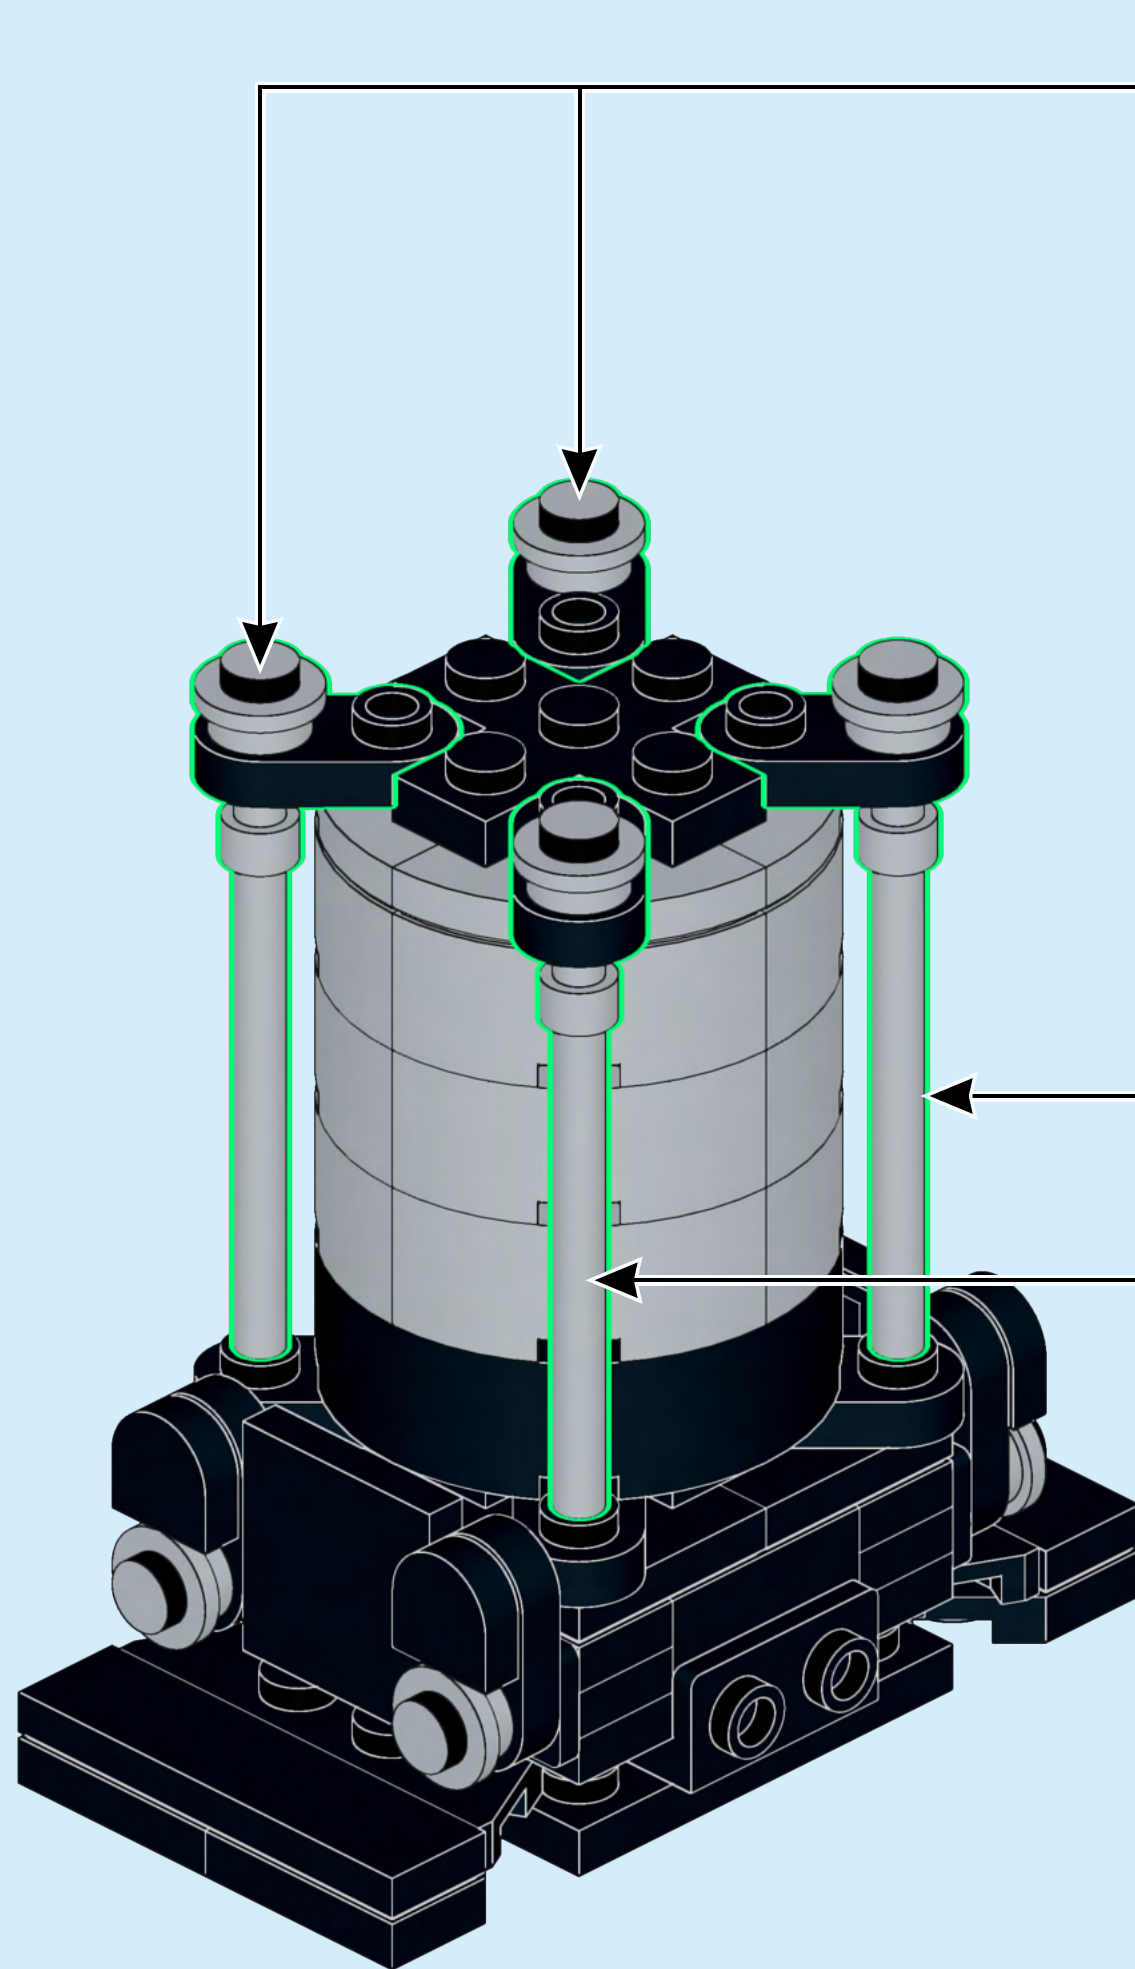

GRUNDFOS CRE PUMP SET

Custom set made
out of LEGO® Elements

130
pcs/pzs

CAUTION: Choking Hazard.
Do not consume. Contains small parts,
not meant for ages below 14.

Designed and Printed in Singapore

DISCLAIMER: This is not a LEGO® product, nor a toy, nor for sale. These are made with genuine LEGO® parts with custom printed designs that have been re-packaged or altered from their original form. This is not for children. LEGO® is a trademark of The LEGO® Group, which does not sponsor, authorise or endorse the modification in any way, shape or form, nor the minifiglabs.com website, nor accept any responsibility for unforeseen and/or adverse consequences following from the modification of their products. Minifiglabs is not liable for any loss, injury or damage arising from the use or misuse of this product. All Rights Reserved.

13

14

15

16

17

18

19

20

21

23

24

25

26

27

28

30