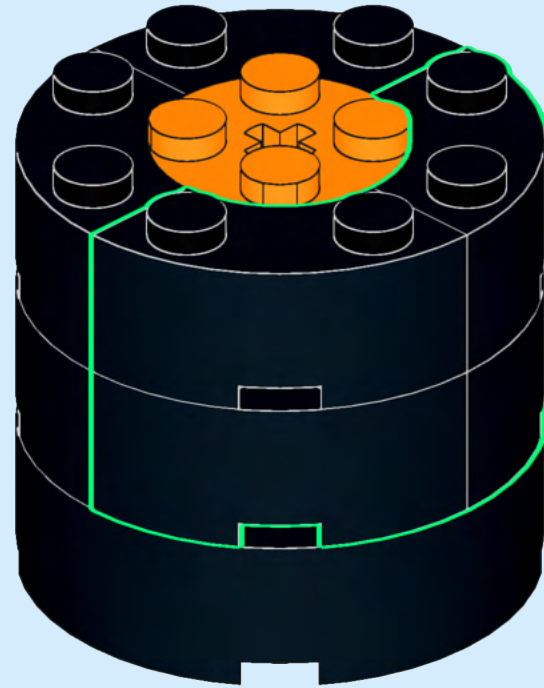

GRUNDFOS CRE PUMP SET

Custom set made
out of LEGO® Elements

130
pcs/pzs

CAUTION: Choking Hazard.
Do not consume. Contains small parts,
not meant for ages below 14.

Designed and Printed in Singapore

DISCLAIMER: This is not a LEGO® product, nor a toy, nor for sale. These are made with genuine LEGO® parts with custom printed designs that have been re-packaged or altered from their original form. This is not for children. LEGO® is a trademark of The LEGO® Group, which does not sponsor, authorise or endorse the modification in any way, shape or form, nor the minifiglabs.com website, nor accept any responsibility for unforeseen and/or adverse consequences following from the modification of their products. Minifiglabs is not liable for any loss, injury or damage arising from the use or misuse of this product. All Rights Reserved.

13

14

15

16

17

18

19

20

21

23

24

25

26

27

28

30