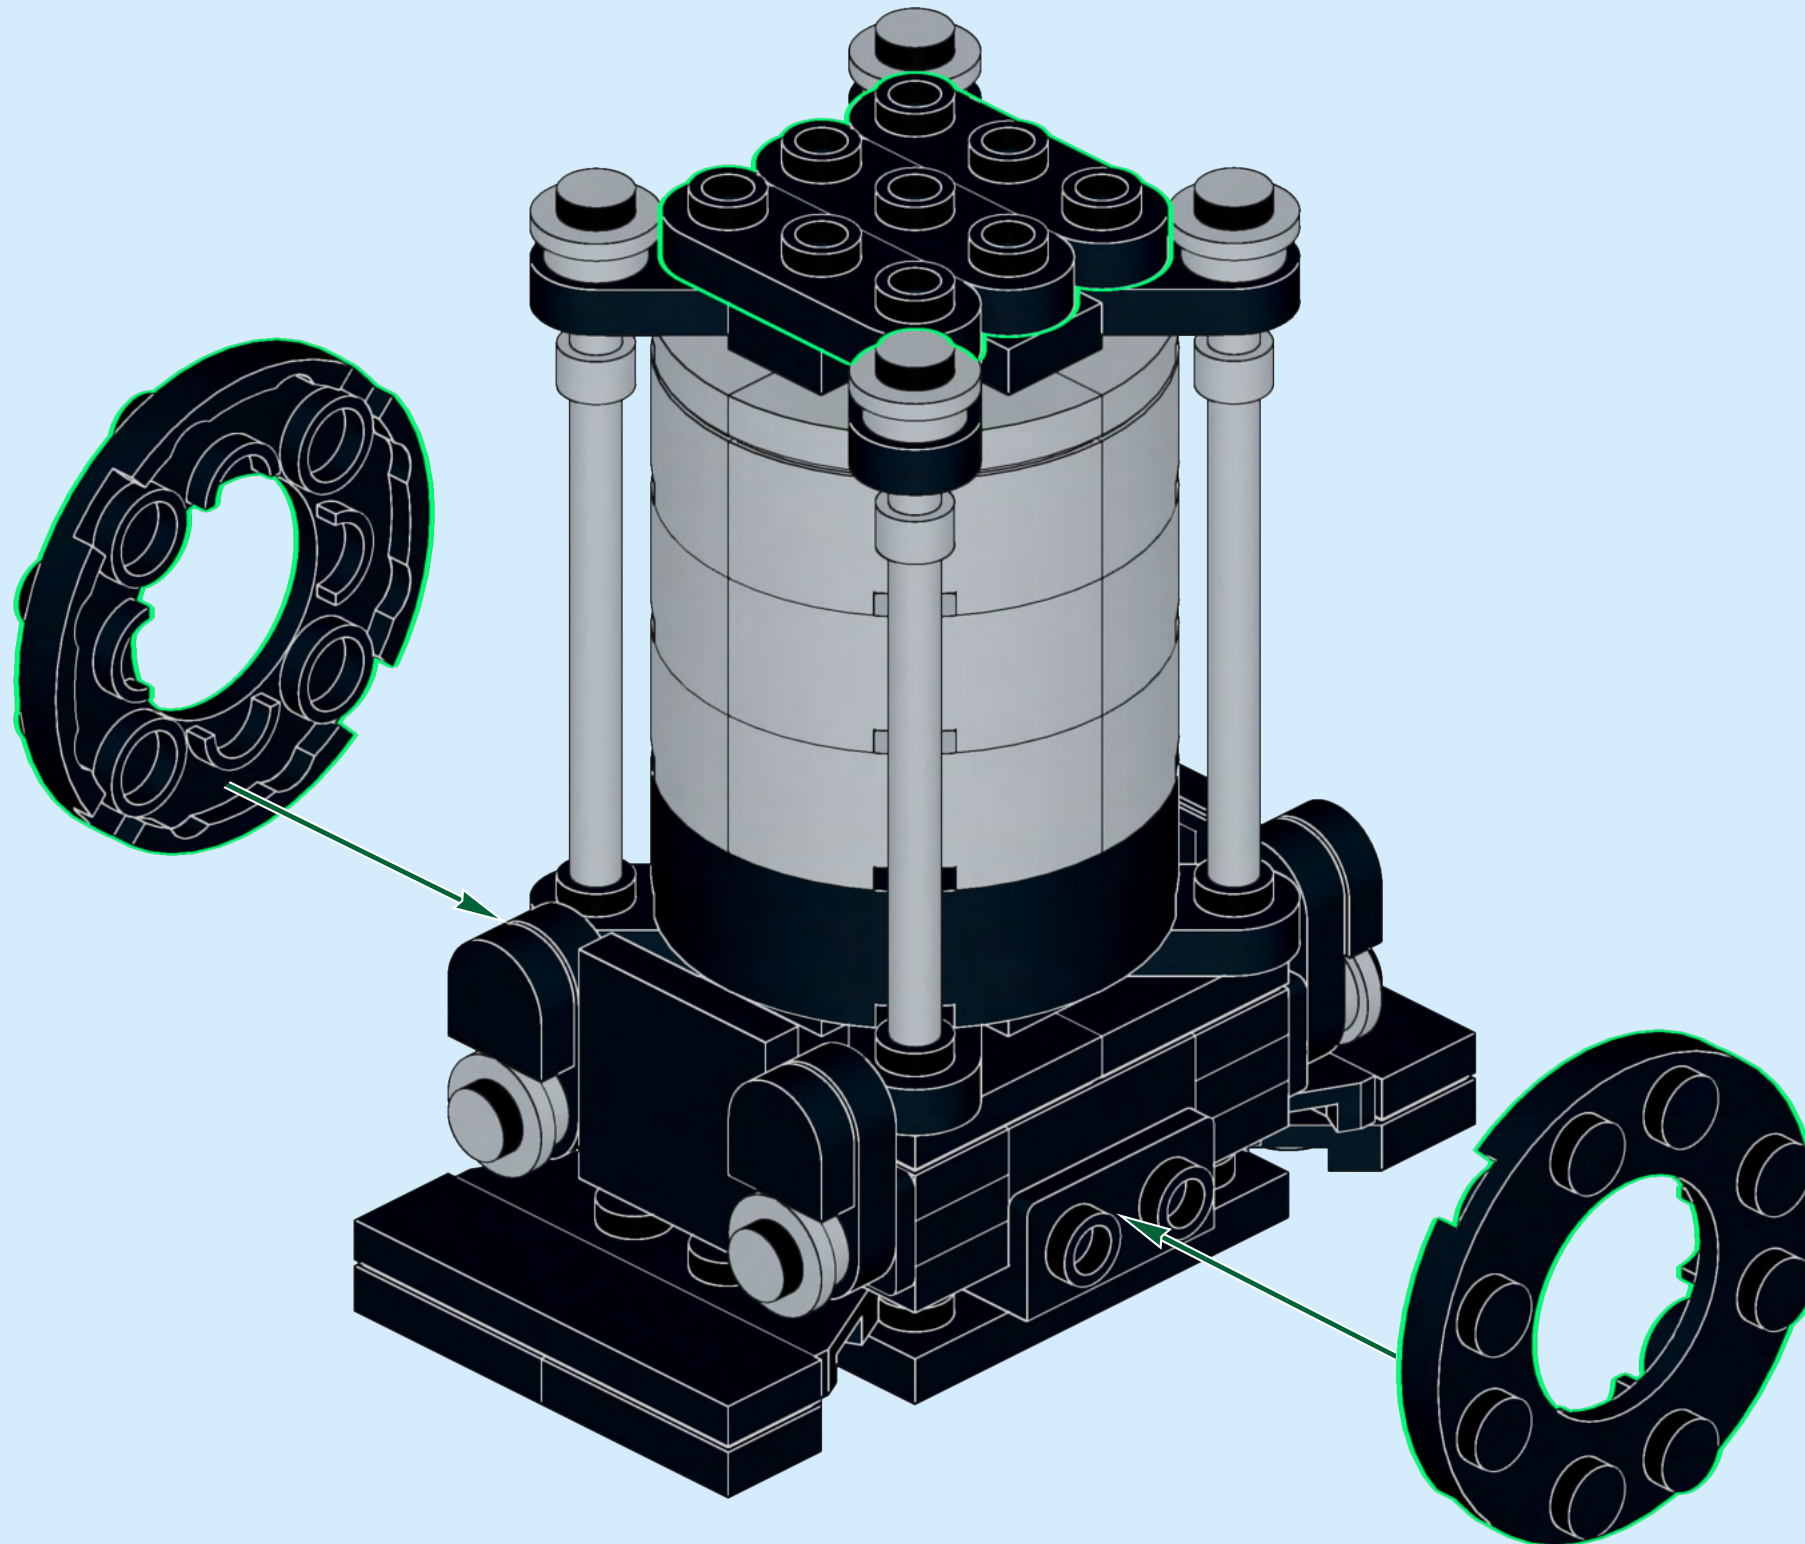

GRUNDFOS CRE PUMP SET

Custom set made
out of LEGO® Elements

130
pcs/pzs

CAUTION: Choking Hazard.
Do not consume. Contains small parts,
not meant for ages below 14.

Designed and Printed in Singapore

DISCLAIMER: This is not a LEGO® product, nor a toy, nor for sale. These are made with genuine LEGO® parts with custom printed designs that have been re-packaged or altered from their original form. This is not for children. LEGO® is a trademark of The LEGO® Group, which does not sponsor, authorise or endorse the modification in any way, shape or form, nor the minifiglabs.com website, nor accept any responsibility for unforeseen and/or adverse consequences following from the modification of their products. Minifiglabs is not liable for any loss, injury or damage arising from the use or misuse of this product. All Rights Reserved.

13

14

15

16

17

18

19

20

21

23

24

25

26

27

28

30