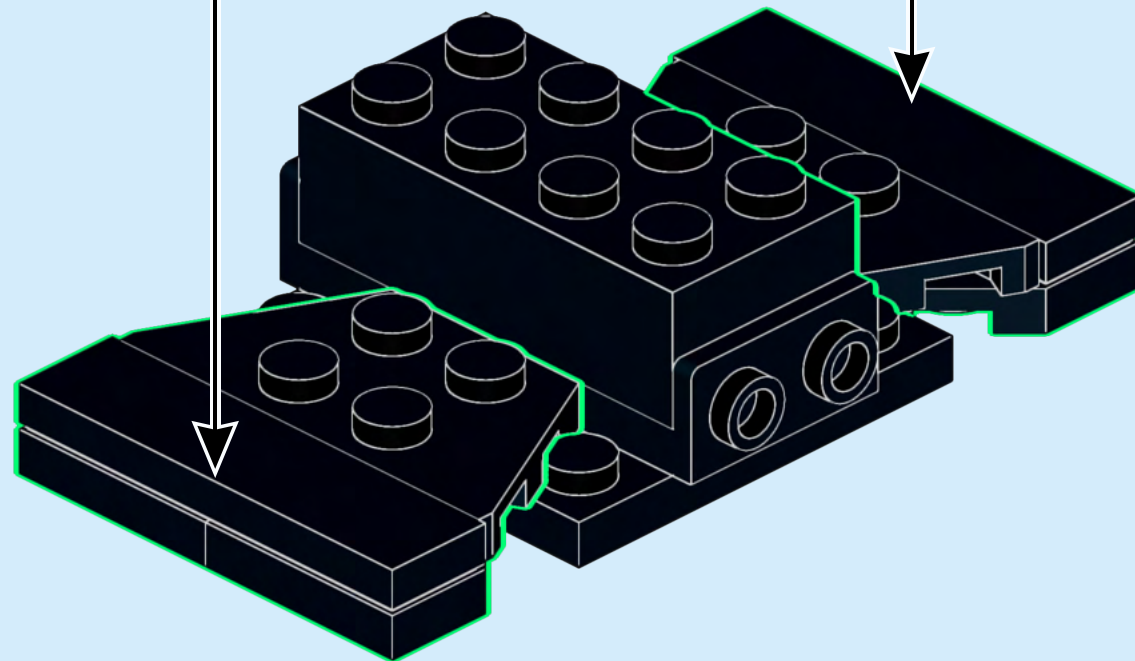

GRUNDFOS CRE PUMP SET

Custom set made
out of LEGO® Elements

130
pcs/pzs

CAUTION: Choking Hazard.
Do not consume. Contains small parts,
not meant for ages below 14.

Designed and Printed in Singapore

DISCLAIMER: This is not a LEGO® product, nor a toy, nor for sale. These are made with genuine LEGO® parts with custom printed designs that have been re-packaged or altered from their original form. This is not for children. LEGO® is a trademark of The LEGO® Group, which does not sponsor, authorise or endorse the modification in any way, shape or form, nor the minifiglabs.com website, nor accept any responsibility for unforeseen and/or adverse consequences following from the modification of their products. Minifiglabs is not liable for any loss, injury or damage arising from the use or misuse of this product. All Rights Reserved.

1

2

3

1

2

3

2x

4