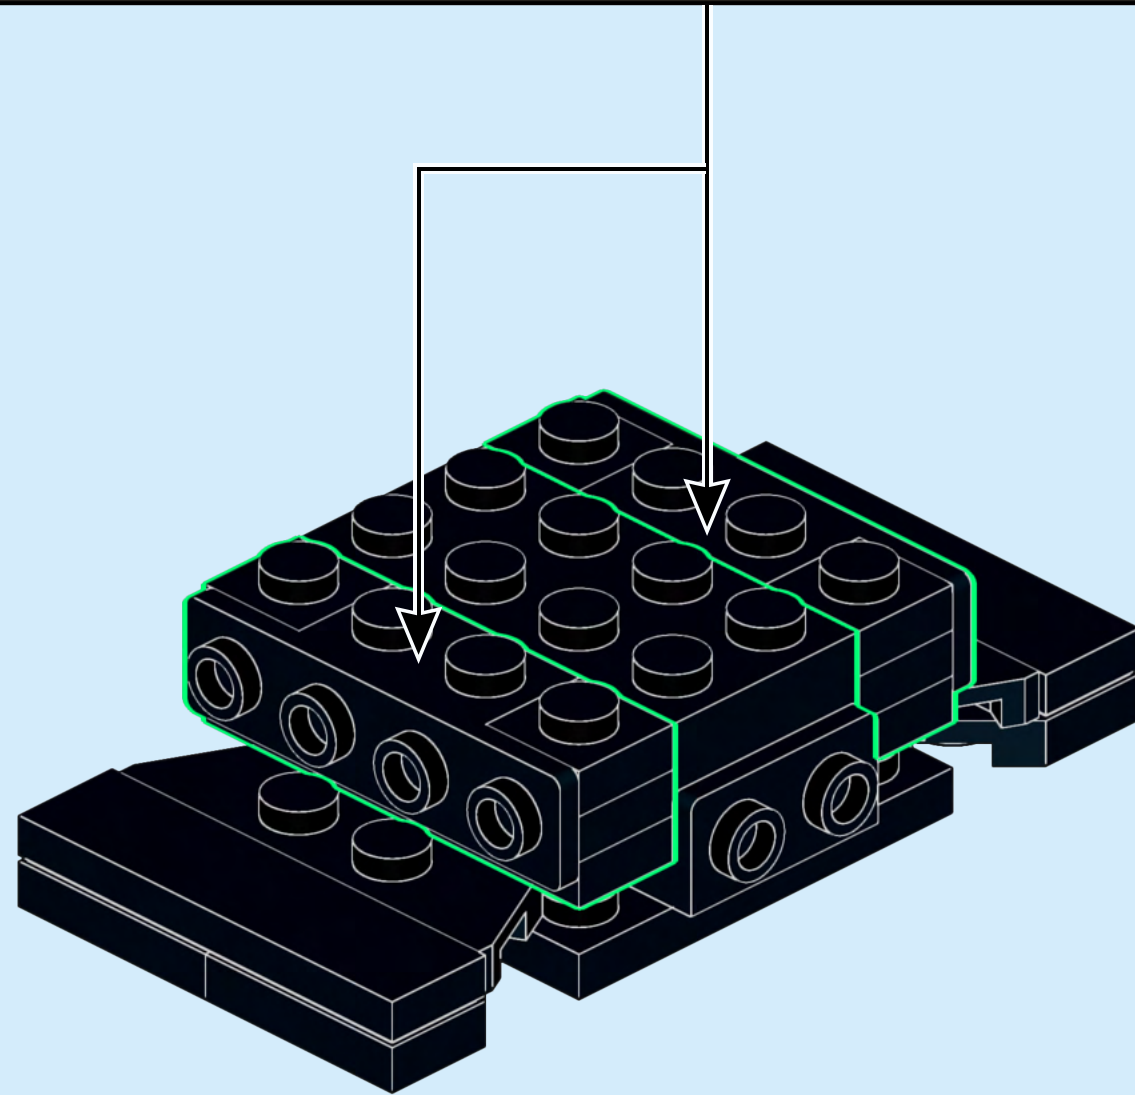

GRUNDFOS CRE PUMP SET

Custom set made
out of LEGO® Elements

130
pcs/pzs

CAUTION: Choking Hazard.
Do not consume. Contains small parts,
not meant for ages below 14.

Designed and Printed in Singapore

DISCLAIMER: This is not a LEGO® product, nor a toy, nor for sale. These are made with genuine LEGO® parts with custom printed designs that have been re-packaged or altered from their original form. This is not for children. LEGO® is a trademark of The LEGO® Group, which does not sponsor, authorise or endorse the modification in any way, shape or form, nor the minifiglabs.com website, nor accept any responsibility for unforeseen and/or adverse consequences following from the modification of their products. Minifiglabs is not liable for any loss, injury or damage arising from the use or misuse of this product. All Rights Reserved.

1

2

3

1

2

3

2x

4